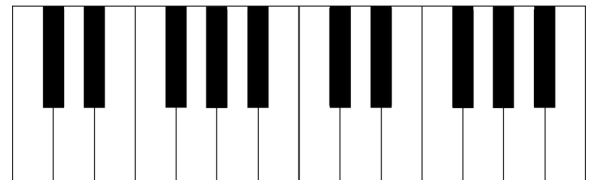

## EXPLORE THE UKULELE!

The ukulele has:

- \_\_\_\_\_ strings
- \_\_\_\_\_ frets
  - Circle the bridge in **BLUE**
  - Circle the nut in **ORANGE**
  - Circle the tuning pegs in **BLUE**

The ukulele is a **STRING** instrument.

## EXPLORE THE BANJO!

The banjo has:

- \_\_\_\_\_ strings
- \_\_\_\_\_ frets
- \_\_\_\_\_ tuning pegs
  - Circle the bridge in **BLUE**
  - Circle the nut in **ORANGE**
  - Circle the 5th string tuning peg in **BLUE**

## EXPLORE THE GRAND PIANO!

The grand piano has:

- \_\_\_\_ keys
- \_\_\_\_ pedals
  - Where is the damper pedal? \_\_\_\_\_ Color it **RED**
  - Where is the sostenuto pedal? \_\_\_\_\_ Color it **GREEN**
  - Where is the soft pedal? \_\_\_\_\_ Color it (pick your favorite color!)

The piano is a **STRING / PERCUSSION** instrument.

(circle the correct answer)

- 1) Circle the groups of 3 black keys in **BLUE**
- 2) Circle the groups of 2 black keys in **ORANGE**

Grand pianos are usually black, but color yours any way you like it!